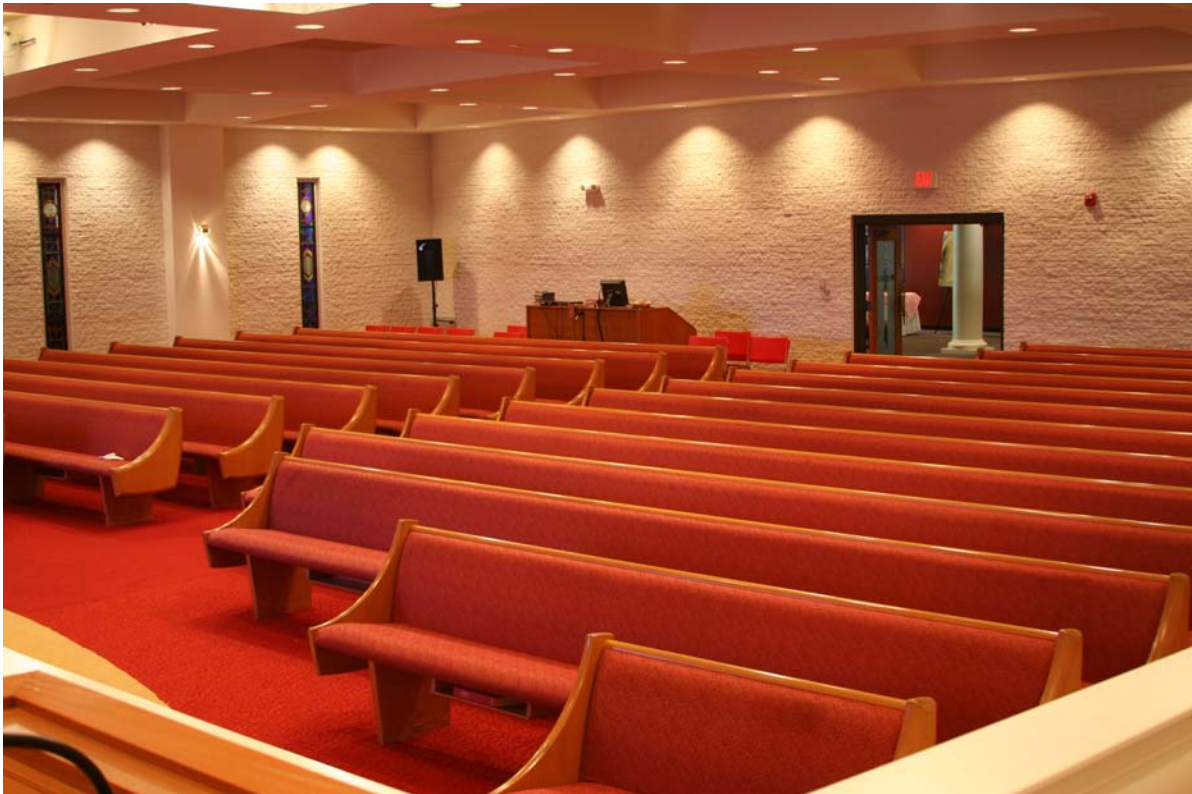

Light of the World Christian Church

4646 N. Michigan Rd.
Indianapolis, IN 46268
Phone: 317-543-4620

Light of the World Christian Church Indianapolis, Indiana

New Facility

The Phase I project consisted of a 47,108 square foot Multi-Purpose Room, Chapel and Offices on a 39 acre site.